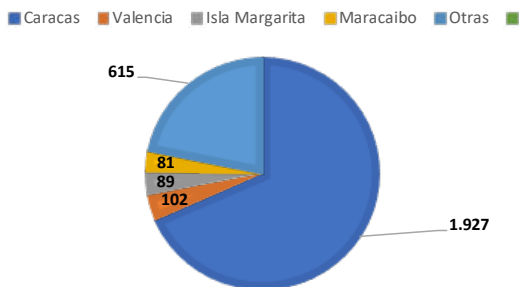

FREQUENCY

Weekly (Tuesdays).

B2B CIRCULATION

E-mail distribution to professionals in the tourist industry through a complete database that includes over 2.814 e-mail addresses (leisure and corporate).

DISTRIBUTION BY REGION

DISTRIBUTION BY SEGMENT

HEADER
540 X 90 PIXELS
200 KB TOP
U\$S 440 + VAT

UPPER LATERAL
120 X 190 PIXELS
200 KB TOP
U\$S 200 + VAT

LOWER LATERAL
120 X 190 PIXELS
200 KB TOP
U\$S 140 + VAT

UPPER DOUBLE
120 X 380 PIXELS
200 KB TOP
U\$S 340 + VAT