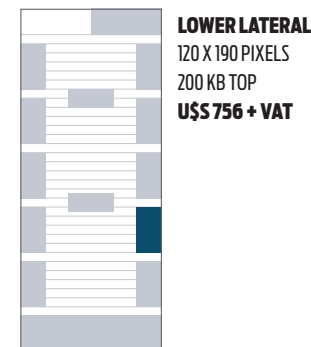

Rates expressed monthly in US Dollars.

DISCOUNTS FOR VOLUME

2 MONTHS	-5%
4 MONTHS	-10%
6 MONTHS	-15%
12 MONTHS	-20%

TECHNICAL SPECIFICATIONS

Digital files in JPG or animated Gif format only, with a top weight of 200 kb.
Submit to publicidad@ladevi.com.

ARGENTINA: AV. CORRIENTES 880 PISO 13 • C1043AAV • BUENOS AIRES • (5411) 52177700 • ARGENTINA@LADEVI.COM

CHILE: SANTA MAGDALENA 75 OFS. 604 • PROVIDENCIA SANTIAGO DE CHILE • (562) 2244 1111 • CHILE@LADEVI.COM

COLOMBIA: CRA 15 N° 93A-84 OFICINA 312 • BOGOTÁ • (571) 744-7238 • COLOMBIA@LADEVI.COM

ECUADOR: LUXEMBURGO N34-251 Y HOLANDA - EDIFICIO PIACEVOLE TEL. (593-2) 6013910 • ECUADOR@LADEVI.COM

MÉXICO: OAXACA 72, PISO 4º COL. ROMA NORTE, C.P. 06700 DELEG. CUAUHTEMOC, MÉXICO, D.F. - TEL: 55-67218834 • MEXICO@LADEVI.COM

PERÚ: JR. LOS PINOS 190 OF 1302, MIRAFLORES (511) 784 1092 • PERU@LADEVI.COM

URUGUAY: GARCÍA CORTINAS 2541 AP. 502 • 11300 • MONTEVIDEO • (5982) 712 0993 • URUGUAY@LADEVI.COM

USA: abertini@ladevi.com • (305) 680 2083

WWW.LADEVI.COM