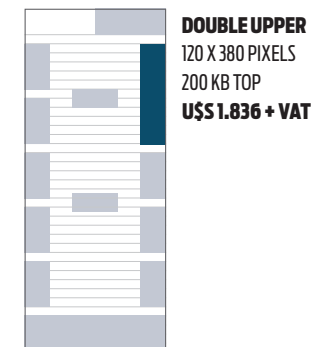

Rates expressed monthly in US Dollars.

DISCOUNTS FOR VOLUME

2 MONTHS	-5%
4 MONTHS	-10%
6 MONTHS	-15%
12 MONTHS	-20%

TECHNICAL SPECIFICATIONS

Digital files in JPG or animated Gif format only, with a top weight of 200 kb.
Submit to publicidad@ladevi.com.

ARGENTINA: AV. CORRIENTES 880 PISO 13 • C1043AAV • BUENOS AIRES • (5411) 52177700 • ARGENTINA@LADEVI.COM

CHILE: SANTA MAGDALENA 75 OFS. 604 • PROVIDENCIA SANTIAGO DE CHILE • (562) 2244 1111 • CHILE@LADEVI.COM

COLOMBIA: CRA 15 N° 93A-84 OFICINA 312 • BOGOTÁ • (571) 744-7238 • COLOMBIA@LADEVI.COM

ECUADOR: LUXEMBURGO N34-251 Y HOLANDA - EDIFICIO PIACEVOLE TEL. (593-2) 6013910 • ECUADOR@LADEVI.COM

MÉXICO: OAXACA 72, PISO 4º COL. ROMA NORTE, C.P. 06700 DELEG. CUAUHTEMOC, MÉXICO, D.F. - TEL: 55-67218834 • MEXICO@LADEVI.COM

PERÚ: JR. LOS PINOS 190 OF 1302, MIRAFLORES (511) 784 1092 • PERU@LADEVI.COM

URUGUAY: GARCÍA CORTINAS 2541 AP. 502 • 11300 • MONTEVIDEO • (5982) 712 0993 • URUGUAY@LADEVI.COM

USA: abertini@ladevi.com • (305) 680 2083

WWW.LADEVI.COM