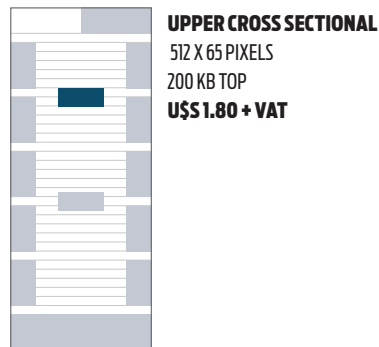

FREQUENCY

Daily (Monday thru Friday).

CIRCULATION

E-mail distribution to professionals in the tourist industry through a complete database that includes over 12.610 e-mail addresses (leisure and corporate).

DISTRIBUTION BY REGION

■ México DF ■ León ■ Juárez ■ Puebla ■ Tijuana ■ Otras

DISTRIBUTION BY SEGMENT

■ Agencias DE VIAJES ■ PRESTADORES DE SERVICIOS ■ Organismos oficiales ■ Otros

Rates expressed monthly in US Dollars.