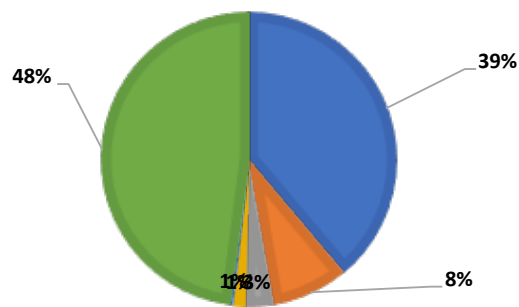

FREQUENCY

Daily (Monday thru Friday).

CIRCULATION

E-mail distribution to professionals in the tourist industry through a complete database that includes over 12.610 e-mail addresses (leisure and corporate).

DISTRIBUTION BY REGION

■ México DF ■ León ■ Juárez ■ Puebla ■ Tijuana ■ Otras

DISTRIBUTION BY SEGMENT

■ Agencias DE VIAJES ■ PRESTADORES DE SERVICIOS ■ Organismos oficiales ■ Otros

Rates expressed monthly in US Dollars.