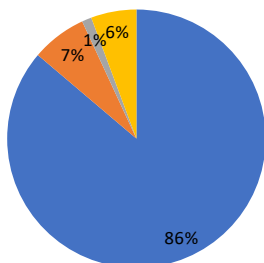

FREQUENCY

Daily (Monday thru Friday).

CIRCULATION

E-mail distribution to professionals in the tourist industry through a complete database that includes over 12.610 e-mail addresses (leisure and corporate).

DISTRIBUTION BY REGION

■ México DF ■ León ■ Juárez ■ Puebla ■ Tijuana ■ Otras

DISTRIBUTION BY SEGMENT

■ Agencias DE VIAJES ■ PRESTADORES DE SERVICIOS ■ Organismos oficiales ■ Otros

Rates expressed monthly in US Dollars.