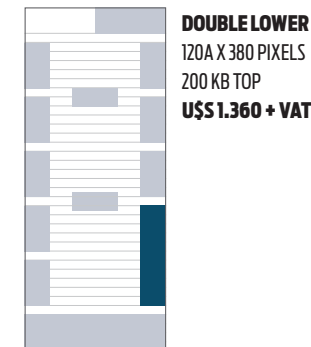

Rates expressed monthly in US Dollars.

DISCOUNTS FOR VOLUME

2 MONTHS	-5%
4 MONTHS	-10%
6 MONTHS	-15%
12 MONTHS	-20%

TECHNICAL SPECIFICATIONS

Digital files in JPG or animated Gif format only, with a top weight of 200 kb.
Submit to publicidad@ladevi.com.

ARGENTINA: AV. CORRIENTES 880 PISO 13 • C1043AAV • BUENOS AIRES • (5411) 52177700 • ARGENTINA@LADEVI.COM

CHILE: SANTA MAGDALENA 75 OFS. 604 • PROVIDENCIA SANTIAGO DE CHILE • (562) 2244 1111 • CHILE@LADEVI.COM

COLOMBIA: CRA 15 N° 93A-84 OFICINA 312 • BOGOTÁ • (571) 744-7238 • COLOMBIA@LADEVI.COM

ECUADOR: LUXEMBURGO N34-251 Y HOLANDA - EDIFICIO PIACEVOLE TEL. (593-2) 6013910 • ECUADOR@LADEVI.COM

MÉXICO: OAXACA 72, PISO 4º COL. ROMA NORTE, C.P. 06700 DELEG. CUAUHTEMOC, MÉXICO, D.F. - TEL: 55-67218834 • MEXICO@LADEVI.COM

PERÚ: JR. LOS PINOS 190 OF 1302, MIRAFLORES (511) 784 1092 • PERU@LADEVI.COM

URUGUAY: GARCÍA CORTINAS 2541 AP. 502 • 11300 • MONTEVIDEO • (5982) 712 0993 • URUGUAY@LADEVI.COM

USA: abertini@ladevi.com • (305) 680 2083

WWW.LADEVI.COM