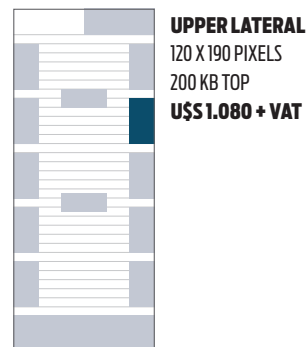

FREQUENCY

Daily (Monday thru Friday).

CIRCULATION

E-mail distribution to professionals in the tourist industry through a complete database that includes over 12.610 e-mail addresses (leisure and corporate).

DISTRIBUTION BY REGION

■ México DF ■ León ■ Juárez ■ Puebla ■ Tijuana ■ Otras

DISTRIBUTION BY SEGMENT

■ Agencias DE VIAJES ■ PRESTADORES DE SERVICIOS ■ Organismos oficiales ■ Otros

Rates expressed monthly in US Dollars.