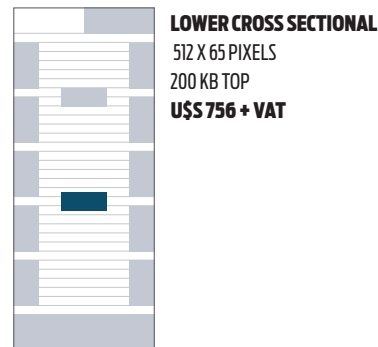

FREQUENCY

Daily (Monday thru Friday).

CIRCULATION

E-mail distribution to professionals in the tourist industry through a complete database that includes over 12.610 e-mail addresses (leisure and corporate).

DISTRIBUTION BY REGION

■ México DF ■ León ■ Juárez ■ Puebla ■ Tijuana ■ Otras

DISTRIBUTION BY SEGMENT

■ Agencias DE VIAJES ■ PRESTADORES DE SERVICIOS ■ Organismos oficiales ■ Otros

Rates expressed monthly in US Dollars.

DISCOUNTS FOR VOLUME

2 MONTHS	-5%
4 MONTHS	-10%
6 MONTHS	-15%
12 MONTHS	-20%

TECHNICAL SPECIFICATIONS

Digital files in JPG or animated Gif format only, with a top weight of 200 kb.
Submit to publicidad@ladevi.com.