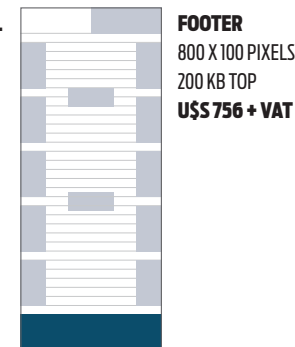

Rates expressed monthly in US Dollars.

DISCOUNTS FOR VOLUME

2 MONTHS	-5%
4 MONTHS	-10%
6 MONTHS	-15%
12 MONTHS	-20%

TECHNICAL SPECIFICATIONS

Digital files in JPG or animated Gif format only, with a top weight of 200 kb.
Submit to publicidad@ladevi.com.

ARGENTINA: AV. CORRIENTES 880 PISO 13 • C1043AAV • BUENOS AIRES • (5411) 52177700 • ARGENTINA@LADEVI.COM

CHILE: SANTA MAGDALENA 75 OFS. 604 • PROVIDENCIA SANTIAGO DE CHILE • (562) 2244 1111 • CHILE@LADEVI.COM

COLOMBIA: CRA 15 N° 93A-84 OFICINA 312 • BOGOTÁ • (571) 744-7238 • COLOMBIA@LADEVI.COM

ECUADOR: LUXEMBURGO N34-251 Y HOLANDA - EDIFICIO PIACEVOLE TEL. (593-2) 6013910 • ECUADOR@LADEVI.COM

MÉXICO: OAXACA 72, PISO 4º COL. ROMA NORTE, C.P. 06700 DELEG. CUAUHTEMOC, MÉXICO, D.F. - TEL: 55-67218834 • MEXICO@LADEVI.COM

PERÚ: JR. LOS PINOS 190 OF 1302, MIRAFLORES (511) 784 1092 • PERU@LADEVI.COM

URUGUAY: GARCÍA CORTINAS 2541 AP. 502 • 11300 • MONTEVIDEO • (5982) 712 0993 • URUGUAY@LADEVI.COM

USA: abertini@ladevi.com • (305) 680 2083

WWW.LADEVI.COM