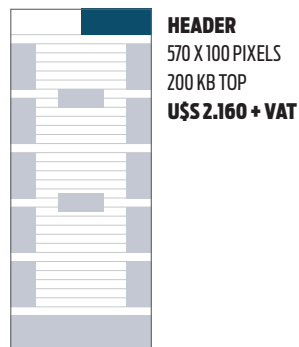

FREQUENCY

Daily (Monday thru Friday).

CIRCULATION

E-mail distribution to professionals in the tourist industry through a complete database that includes over 12.610 e-mail addresses (leisure and corporate).

DISTRIBUTION BY REGION

■ México DF ■ León ■ Juárez ■ Puebla ■ Tijuana ■ Otras

DISTRIBUTION BY SEGMENT

■ Agencias DE VIAJES ■ PRESTADORES DE SERVICIOS ■ Organismos oficiales ■ Otros

Rates expressed monthly in US Dollars.